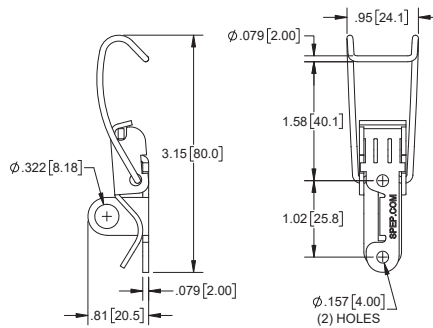

### Small Pull Down Latch with Hook Loop Wire Bail

Part Number	Mounting Holes	Material	Finish
2048ZN	yes	steel	blue zinc plated
2048SS	yes	304SS	tumbled

▶ can be used with or without keeper below (sold separately)

### Pull Down Latch with Spring Hook Loop Wire Bail

Part Number	Mounting Holes	Material	Finish
2052ZN	yes	steel	zinc plated

▶ can be used with or without keeper below (sold separately)

### Small Pull Down Latch with Padlock Eye and Hook Loop Wire Bail

Part Number	Mounting Holes	Material	Finish
2049ZN	yes	steel	blue zinc plated
2049SS	yes	304SS	tumbled

▶ can be used with or without keeper below (sold separately)

### Small Pull Down Latch Keeper

Part Number	Mounting Holes	Material	Finish
204ZN-K	yes	steel	blue zinc plated
204SS-K	yes	304SS	tumbled