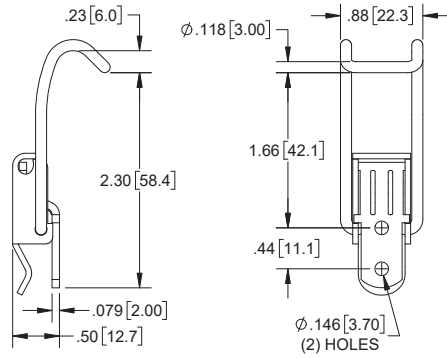

### Small Pull Down Latch with Hook Loop Wire Bail

Part Number	Mounting Holes	Material	Finish
2048ZN	yes	steel	blue zinc plated
2048SS	yes	304SS	tumbled

▶ can be used with or without keeper below (sold separately)

### Pull Down Latch with Spring Hook Loop Wire Bail

Part Number	Mounting Holes	Material	Finish
2052ZN	yes	steel	zinc plated

▶ can be used with or without keeper below (sold separately)

### Small Pull Down Latch with Padlock Eye and Hook Loop Wire Bail

Part Number	Mounting Holes	Material	Finish
2049ZN	yes	steel	blue zinc plated
2049SS	yes	304SS	tumbled

▶ can be used with or without keeper below (sold separately)

### Small Pull Down Latch Keeper

Part Number	Mounting Holes	Material	Finish
204ZN-K	yes	steel	blue zinc plated
204SS-K	yes	304SS	tumbled