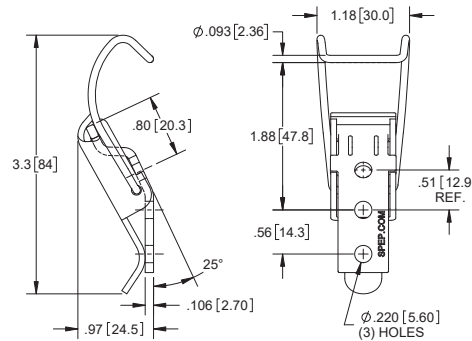

### Small Pull Down Latch with Hook Loop Wire Bail

Part Number	Mounting Holes	Material	Finish
2048ZN	yes	steel	blue zinc plated
2048SS	yes	304SS	tumbled

▶ can be used with or without keeper below (sold separately)

### Pull Down Latch with Spring Hook Loop Wire Bail

Part Number	Mounting Holes	Material	Finish
2052ZN	yes	steel	zinc plated

▶ can be used with or without keeper below (sold separately)

### Small Pull Down Latch with Padlock Eye and Hook Loop Wire Bail

Part Number	Mounting Holes	Material	Finish
2049ZN	yes	steel	blue zinc plated
2049SS	yes	304SS	tumbled

▶ can be used with or without keeper below (sold separately)

### Small Pull Down Latch Keeper

Part Number	Mounting Holes	Material	Finish
204ZN-K	yes	steel	blue zinc plated
204SS-K	yes	304SS	tumbled