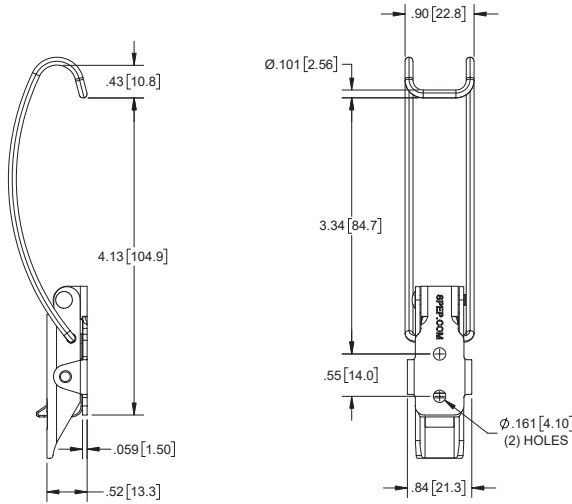

Small Pull Down Latch with Long Spring Curved Hook Bail

Part Number	Material	Finish
20614SS-L	304SS	passivated

- ▶ secondary catch safety feature
- ▶ wire sealing option

Small Keepers

Part Number	Type	Material	Finish
2060ZN-K	small	steel	zinc plated
2060SS-K	small	304SS	passivated
20601ZN-K	narrow	steel	zinc plated
20601SS-K	narrow	304SS	passivated
20602ZN-K	right angle	steel	zinc plated
20602SS-K	right angle	304SS	passivated
20603ZN-K	large	steel	zinc plated
20603SS-K	large	304SS	passivated
20604ZN-K	medium	steel	zinc plated
20604SS-K	medium	304SS	passivated