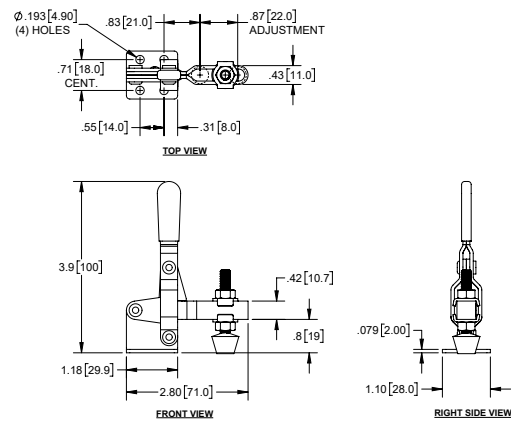

Hold Down Toggle Clamps with Open Arm, Adjustable Grip

Part Number	Material	Finish
J3310	steel	zinc plated
J3310SS	stainless steel	none

- ▶ red plastic grip and rubber bumper
- ▶ holding capacity: 110 Lbs. [50 Kg]

Hold Down Toggle Clamp with Open Arm, Adjustable Grip

Part Number	Material	Finish
J3312	steel	zinc plated

- ▶ red plastic grip and rubber bumper
- ▶ holding capacity: 221 Lbs. [100 Kg]

Hold Down Toggle Clamp with Solid Arm, Adjustable Grip

Part Number	Material	Finish
J3108	steel	zinc plated

- ▶ red plastic grip and rubber bumper
- ▶ holding capacity: 201 Lbs. [91 Kg]

Hold Down Toggle Clamp with Solid Arm, Adjustable Grip

Part Number	Material	Finish
J3108SS	stainless steel	zinc plated

- ▶ red plastic grip and rubber bumper
- ▶ holding capacity: 201 Lbs. [91 Kg]