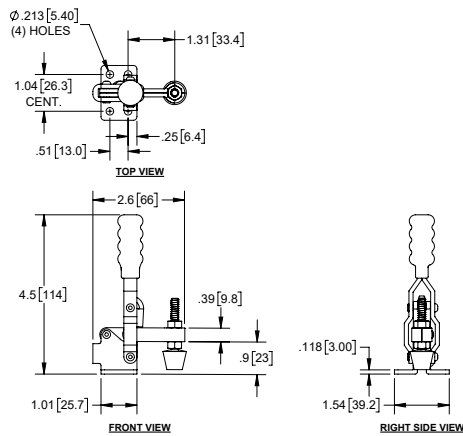

Hold Down Toggle Clamps with Open Arm, Adjustable Grip

Part Number	Material	Finish
J3310	steel	zinc plated
J3310SS	stainless steel	none

- ▶ red plastic grip and rubber bumper
- ▶ holding capacity: 110 Lbs. [50 Kg]

Hold Down Toggle Clamp with Open Arm, Adjustable Grip

Part Number	Material	Finish
J3312	steel	zinc plated

- ▶ red plastic grip and rubber bumper
- ▶ holding capacity: 221 Lbs. [100 Kg]

Hold Down Toggle Clamp with Solid Arm, Adjustable Grip

Part Number	Material	Finish
J3108	steel	zinc plated

- ▶ red plastic grip and rubber bumper
- ▶ holding capacity: 201 Lbs. [91 Kg]

Hold Down Toggle Clamp with Solid Arm, Adjustable Grip

Part Number	Material	Finish
J3108SS	stainless steel	zinc plated

- ▶ red plastic grip and rubber bumper
- ▶ holding capacity: 201 Lbs. [91 Kg]