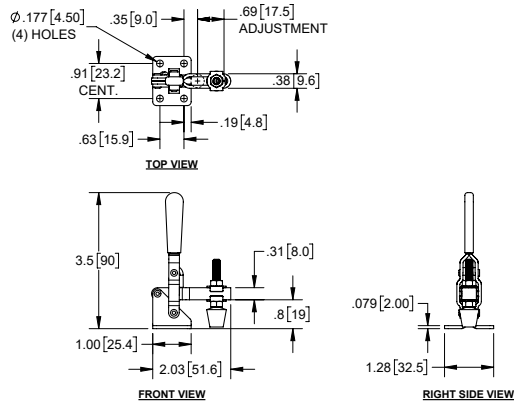

Hold Down Toggle Clamps with Open Arm, Adjustable Grip

Part Number	Material	Finish
J3310	steel	zinc plated
J3310SS	stainless steel	none

- ▶ red plastic grip and rubber bumper
- ▶ holding capacity: 110 Lbs. [50 Kg]

Hold Down Toggle Clamp with Open Arm, Adjustable Grip

Part Number	Material	Finish
J3312	steel	zinc plated

- ▶ red plastic grip and rubber bumper
- ▶ holding capacity: 221 Lbs. [100 Kg]

Hold Down Toggle Clamp with Solid Arm, Adjustable Grip

Part Number	Material	Finish
J3108	steel	zinc plated

- ▶ red plastic grip and rubber bumper
- ▶ holding capacity: 201 Lbs. [91 Kg]

Hold Down Toggle Clamp with Solid Arm, Adjustable Grip

Part Number	Material	Finish
J3108SS	stainless steel	zinc plated

- ▶ red plastic grip and rubber bumper
- ▶ holding capacity: 201 Lbs. [91 Kg]