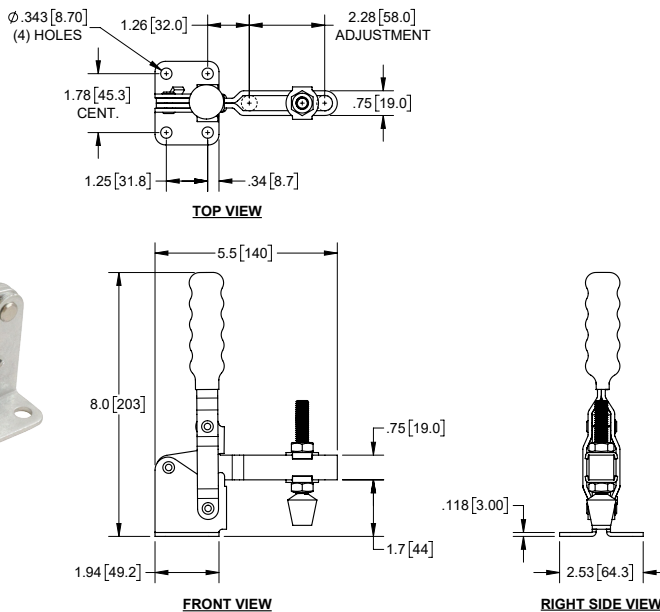

Hold Down Toggle Clamps with Open Arm, Adjustable Grip

Part Number	Material	Finish
J3314	steel	zinc plated
J3314SS	stainless steel	none

- ▶ red plastic grip and rubber bumper
- ▶ holding capacity: 501 Lbs. [227 Kg]

Steel Hold Down Toggle Clamp with Open Arm, Adjustable Grip

Part Number	Material	Finish
J3311	steel	zinc plated

- ▶ red plastic grip and rubber bumper
- ▶ holding capacity: 397 Lbs. [180 Kg]

Steel Hold Down Toggle Clamp with Open Arm, Adjustable Grip

316SS

Part Number	Material	Finish
J3326	steel	zinc plated
J3326SST	316SS	passivated

- ▶ red plastic grip and rubber bumper
- ▶ holding capacity: 750 Lbs. [340 Kg]