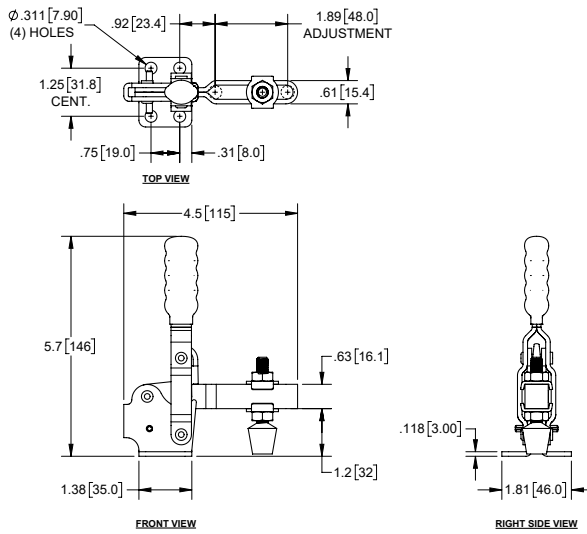

Hold Down Toggle Clamps with Open Arm, Adjustable Grip

Part Number	Material	Finish
J3314	steel	zinc plated
J3314SS	stainless steel	none

- ▶ red plastic grip and rubber bumper
- ▶ holding capacity: 501 Lbs. [227 Kg]

Steel Hold Down Toggle Clamp with Open Arm, Adjustable Grip

Part Number	Material	Finish
J3311	steel	zinc plated

- ▶ red plastic grip and rubber bumper
- ▶ holding capacity: 397 Lbs. [180 Kg]

Steel Hold Down Toggle Clamp with Open Arm, Adjustable Grip

316SS

Part Number	Material	Finish
J3326	steel	zinc plated
J3326SST	316SS	passivated

- ▶ red plastic grip and rubber bumper
- ▶ holding capacity: 750 Lbs. [340 Kg]