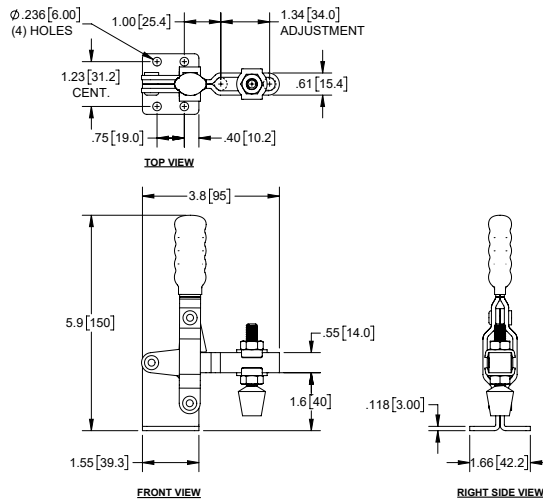

Hold Down Toggle Clamps with Open Arm, Adjustable Grip

Part Number	Material	Finish
J3314	steel	zinc plated
J3314SS	stainless steel	none

- ▶ red plastic grip and rubber bumper
- ▶ holding capacity: 501 Lbs. [227 Kg]

Steel Hold Down Toggle Clamp with Open Arm, Adjustable Grip

Part Number	Material	Finish
J3311	steel	zinc plated

- ▶ red plastic grip and rubber bumper
- ▶ holding capacity: 397 Lbs. [180 Kg]

Steel Hold Down Toggle Clamp with Open Arm, Adjustable Grip

316SS

Part Number	Material	Finish
J3326	steel	zinc plated
J3326SST	316SS	passivated

- ▶ red plastic grip and rubber bumper
- ▶ holding capacity: 750 Lbs. [340 Kg]