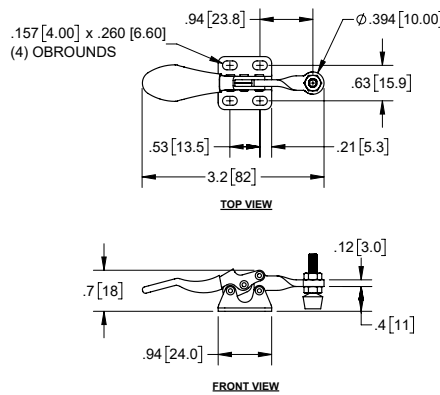

Hold Down Toggle Clamp with Open Arm, Adjustable Grip

Part Number	Material	Finish
J3313	steel	zinc plated

- ▶ red plastic grip
- ▶ holding capacity: 441 Lbs. [200 Kg]

Hold Down Toggle Clamps with Solid Arm, Adjustable Grip

Part Number	Material	Finish
J3315	steel	zinc plated
J3315SS	stainless steel	none

- ▶ red plastic grip and rubber bumper
- ▶ holding capacity: 60 Lbs. [27 Kg]

Hold Down Toggle Clamps with open Arm, Adjustable Grip

Part Number	Material	Finish
J3316	steel	zinc plated
J3316SS	stainless steel	none

- ▶ red plastic grip and rubber bumper
- ▶ holding capacity: 199 Lbs. [90 Kg]

Hold Down Toggle Clamps with Open Arm, Adjustable Grip

Part Number	Material	Finish
J3319	steel	zinc plated
J3319SS	stainless steel	none

- ▶ red plastic grip and rubber bumper
- ▶ holding capacity: 501 Lbs. [227 Kg]