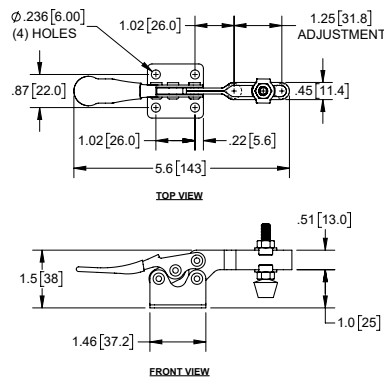

Hold Down Toggle Clamp with Open Arm, Adjustable Grip

Part Number	Material	Finish
J3313	steel	zinc plated

- ▶ red plastic grip
- ▶ holding capacity: 441 Lbs. [200 Kg]

Hold Down Toggle Clamps with Solid Arm, Adjustable Grip

Part Number	Material	Finish
J3315	steel	zinc plated
J3315SS	stainless steel	none

- ▶ red plastic grip and rubber bumper
- ▶ holding capacity: 60 Lbs. [27 Kg]

Hold Down Toggle Clamps with open Arm, Adjustable Grip

Part Number	Material	Finish
J3316	steel	zinc plated
J3316SS	stainless steel	none

- ▶ red plastic grip and rubber bumper
- ▶ holding capacity: 199 Lbs. [90 Kg]

Hold Down Toggle Clamps with Open Arm, Adjustable Grip

Part Number	Material	Finish
J3319	steel	zinc plated
J3319SS	stainless steel	none

- ▶ red plastic grip and rubber bumper
- ▶ holding capacity: 501 Lbs. [227 Kg]