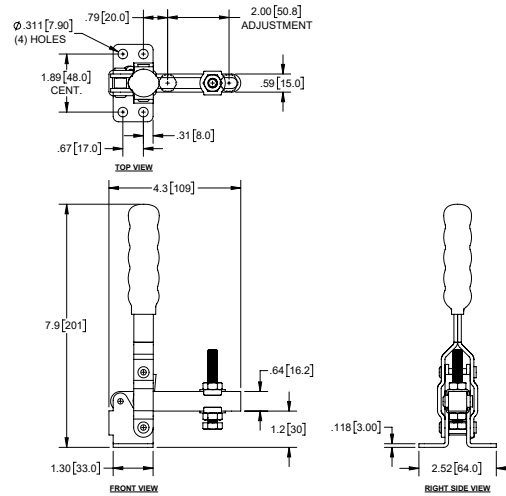

Hold Down Toggle Clamp with Open Arm, Adjustable Grip

Part Number	Material	Finish
J3313	steel	zinc plated

- ▶ red plastic grip
- ▶ holding capacity: 441 Lbs. [200 Kg]

Hold Down Toggle Clamps with Solid Arm, Adjustable Grip

Part Number	Material	Finish
J3315	steel	zinc plated
J3315SS	stainless steel	none

- ▶ red plastic grip and rubber bumper
- ▶ holding capacity: 60 Lbs. [27 Kg]

Hold Down Toggle Clamps with open Arm, Adjustable Grip

Part Number	Material	Finish
J3316	steel	zinc plated
J3316SS	stainless steel	none

- ▶ red plastic grip and rubber bumper
- ▶ holding capacity: 199 Lbs. [90 Kg]

Hold Down Toggle Clamps with Open Arm, Adjustable Grip

Part Number	Material	Finish
J3319	steel	zinc plated
J3319SS	stainless steel	none

- ▶ red plastic grip and rubber bumper
- ▶ holding capacity: 501 Lbs. [227 Kg]