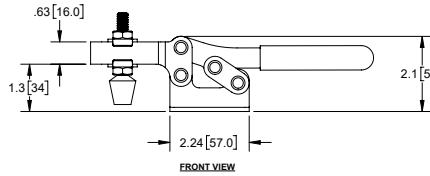

Hold Down Toggle Clamp with Open Arm, Adjustable Grip

| Part Number | Material | Finish |
|--------------|----------|-------------|
| J3317 | steel | zinc plated |

- ▶ red plastic grip and rubber bumper
- ▶ holding capacity: 221 Lbs. [100 Kg]

Hold Down Toggle Clamp with Open Arm, Adjustable Grip

| Part Number | Material | Finish |
|--------------|----------|-------------|
| J3318 | steel | zinc plated |

- ▶ red plastic grip and rubber bumper
- ▶ holding capacity: 501 Lbs. [227 Kg]

Hold Down Toggle Clamp, Adjustable Grip

| Part Number | Material | Finish |
|--------------|----------|-------------|
| J3327 | steel | zinc plated |

- ▶ red plastic grip and rubber bumper
- ▶ holding capacity: 221 Lbs. [100 Kg]