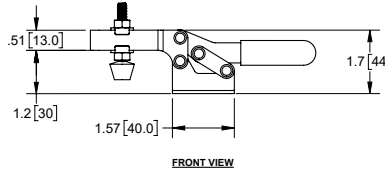

Hold Down Toggle Clamp with Open Arm, Adjustable Grip

| Part Number | Material | Finish |
|--------------|----------|-------------|
| J3317 | steel | zinc plated |

- ▶ red plastic grip and rubber bumper
- ▶ holding capacity: 221 Lbs. [100 Kg]

Hold Down Toggle Clamp with Open Arm, Adjustable Grip

| Part Number | Material | Finish |
|--------------|----------|-------------|
| J3318 | steel | zinc plated |

- ▶ red plastic grip and rubber bumper
- ▶ holding capacity: 501 Lbs. [227 Kg]

Hold Down Toggle Clamp, Adjustable Grip

| Part Number | Material | Finish |
|--------------|----------|-------------|
| J3327 | steel | zinc plated |

- ▶ red plastic grip and rubber bumper
- ▶ holding capacity: 221 Lbs. [100 Kg]