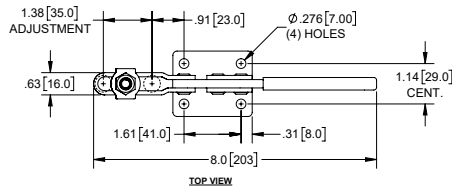

Hold Down Toggle Clamp with Open Arm, Adjustable Grip

| Part Number | Material | Finish |
|--------------|----------|-------------|
| J3317 | steel | zinc plated |

- ▶ red plastic grip and rubber bumper
- ▶ holding capacity: 221 Lbs. [100 Kg]

Hold Down Toggle Clamp with Open Arm, Adjustable Grip

| Part Number | Material | Finish |
|--------------|----------|-------------|
| J3318 | steel | zinc plated |

- ▶ red plastic grip and rubber bumper
- ▶ holding capacity: 501 Lbs. [227 Kg]

Hold Down Toggle Clamp, Adjustable Grip

| Part Number | Material | Finish |
|--------------|----------|-------------|
| J3327 | steel | zinc plated |

- ▶ red plastic grip and rubber bumper
- ▶ holding capacity: 221 Lbs. [100 Kg]