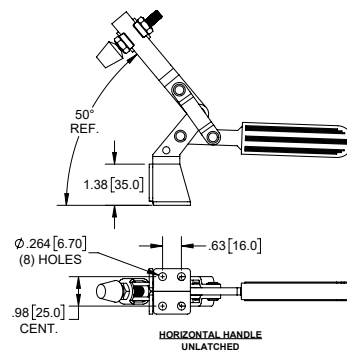

Hold Down Toggle Clamp with Open Arm, Adjustable Grip

| Part Number | Material | Finish |
|--------------|----------|-------------|
| J3317 | steel | zinc plated |

- ▶ red plastic grip and rubber bumper
- ▶ holding capacity: 221 Lbs. [100 Kg]

Hold Down Toggle Clamp with Open Arm, Adjustable Grip

| Part Number | Material | Finish |
|--------------|----------|-------------|
| J3318 | steel | zinc plated |

- ▶ red plastic grip and rubber bumper
- ▶ holding capacity: 501 Lbs. [227 Kg]

Hold Down Toggle Clamp, Adjustable Grip

| Part Number | Material | Finish |
|--------------|----------|-------------|
| J3327 | steel | zinc plated |

- ▶ red plastic grip and rubber bumper
- ▶ holding capacity: 221 Lbs. [100 Kg]