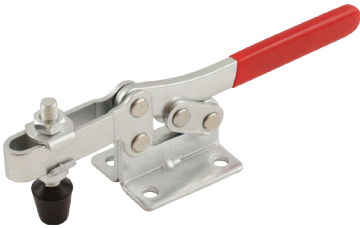

Hold Down Toggle Clamp with Open Arm, Adjustable Grip

| Part Number | Material | Finish |
|--------------|----------|-------------|
| J3317 | steel | zinc plated |

- ▶ red plastic grip and rubber bumper
- ▶ holding capacity: 221 Lbs. [100 Kg]

Hold Down Toggle Clamp with Open Arm, Adjustable Grip

| Part Number | Material | Finish |
|--------------|----------|-------------|
| J3318 | steel | zinc plated |

- ▶ red plastic grip and rubber bumper
- ▶ holding capacity: 501 Lbs. [227 Kg]

Hold Down Toggle Clamp, Adjustable Grip

| Part Number | Material | Finish |
|--------------|----------|-------------|
| J3327 | steel | zinc plated |

- ▶ red plastic grip and rubber bumper
- ▶ holding capacity: 221 Lbs. [100 Kg]