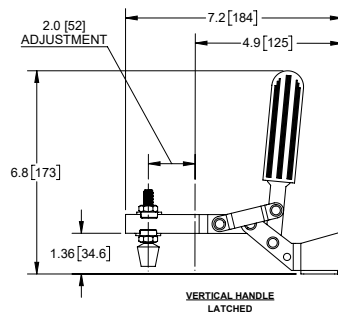

Hold Down Toggle Clamp with Open Arm, Adjustable Grip

| Part Number | Material | Finish |
|--------------|----------|-------------|
| J3317 | steel | zinc plated |

- ▶ red plastic grip and rubber bumper
- ▶ holding capacity: 221 Lbs. [100 Kg]

Hold Down Toggle Clamp with Open Arm, Adjustable Grip

| Part Number | Material | Finish |
|--------------|----------|-------------|
| J3318 | steel | zinc plated |

- ▶ red plastic grip and rubber bumper
- ▶ holding capacity: 501 Lbs. [227 Kg]

Hold Down Toggle Clamp, Adjustable Grip

| Part Number | Material | Finish |
|--------------|----------|-------------|
| J3327 | steel | zinc plated |

- ▶ red plastic grip and rubber bumper
- ▶ holding capacity: 221 Lbs. [100 Kg]