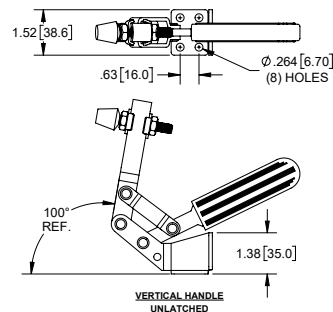

Hold Down Toggle Clamp with Open Arm, Adjustable Grip

| Part Number | Material | Finish |
|--------------|----------|-------------|
| J3317 | steel | zinc plated |

- ▶ red plastic grip and rubber bumper
- ▶ holding capacity: 221 Lbs. [100 Kg]

Hold Down Toggle Clamp with Open Arm, Adjustable Grip

| Part Number | Material | Finish |
|--------------|----------|-------------|
| J3318 | steel | zinc plated |

- ▶ red plastic grip and rubber bumper
- ▶ holding capacity: 501 Lbs. [227 Kg]

Hold Down Toggle Clamp, Adjustable Grip

| Part Number | Material | Finish |
|--------------|----------|-------------|
| J3327 | steel | zinc plated |

- ▶ red plastic grip and rubber bumper
- ▶ holding capacity: 221 Lbs. [100 Kg]