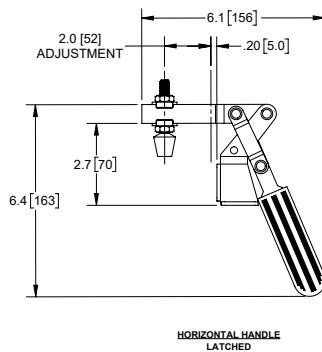

Hold Down Toggle Clamp with Open Arm, Adjustable Grip

| Part Number | Material | Finish |
|--------------|----------|-------------|
| J3317 | steel | zinc plated |

- ▶ red plastic grip and rubber bumper
- ▶ holding capacity: 221 Lbs. [100 Kg]

Hold Down Toggle Clamp with Open Arm, Adjustable Grip

| Part Number | Material | Finish |
|--------------|----------|-------------|
| J3318 | steel | zinc plated |

- ▶ red plastic grip and rubber bumper
- ▶ holding capacity: 501 Lbs. [227 Kg]

Hold Down Toggle Clamp, Adjustable Grip

| Part Number | Material | Finish |
|--------------|----------|-------------|
| J3327 | steel | zinc plated |

- ▶ red plastic grip and rubber bumper
- ▶ holding capacity: 221 Lbs. [100 Kg]