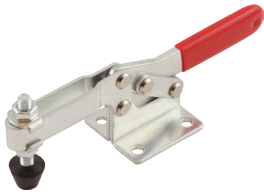

Hold Down Toggle Clamp with Open Arm, Adjustable Grip

| Part Number | Material | Finish |
|--------------|----------|-------------|
| J3317 | steel | zinc plated |

- ▶ red plastic grip and rubber bumper
- ▶ holding capacity: 221 Lbs. [100 Kg]

Hold Down Toggle Clamp with Open Arm, Adjustable Grip

| Part Number | Material | Finish |
|--------------|----------|-------------|
| J3318 | steel | zinc plated |

- ▶ red plastic grip and rubber bumper
- ▶ holding capacity: 501 Lbs. [227 Kg]

Hold Down Toggle Clamp, Adjustable Grip

| Part Number | Material | Finish |
|--------------|----------|-------------|
| J3327 | steel | zinc plated |

- ▶ red plastic grip and rubber bumper
- ▶ holding capacity: 221 Lbs. [100 Kg]