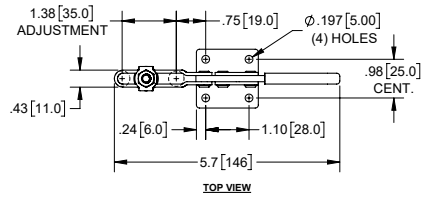

Hold Down Toggle Clamp with Open Arm, Adjustable Grip

| Part Number | Material | Finish |
|--------------|----------|-------------|
| J3317 | steel | zinc plated |

- ▶ red plastic grip and rubber bumper
- ▶ holding capacity: 221 Lbs. [100 Kg]

Hold Down Toggle Clamp with Open Arm, Adjustable Grip

| Part Number | Material | Finish |
|--------------|----------|-------------|
| J3318 | steel | zinc plated |

- ▶ red plastic grip and rubber bumper
- ▶ holding capacity: 501 Lbs. [227 Kg]

Hold Down Toggle Clamp, Adjustable Grip

| Part Number | Material | Finish |
|--------------|----------|-------------|
| J3327 | steel | zinc plated |

- ▶ red plastic grip and rubber bumper
- ▶ holding capacity: 221 Lbs. [100 Kg]