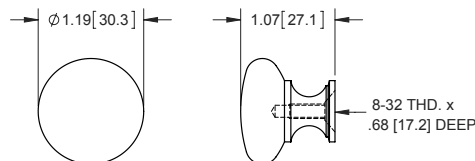

**PAT. Shower Door Handles**

Female Part Number	Male Part Number	Finish
2001900	2001902	mill
2001930	2001932	dull chrome
2001950	2001952	brass
2001960	2001962	chrome
2001990	2001992	brushed nickel

- ▶ 6-32 flat head screws not included
- ▶ material: die cast zinc

**Catches**

**Nylon Striker Catch**

Part Number	Body	Striker	Finish
200170	3045S	nylon	tumbled

- ▶ 6-32 flat head screws not included

**Die Cast Zinc Knobs**

**Flat Face**

Part Number	Finish
39310BC---76	brushed chrome

**Round Face**

Part Number	Finish
Y70102CH	chrome
Y70102GP	gold

**Concave Face**

Part Number	Finish
950	chrome plated