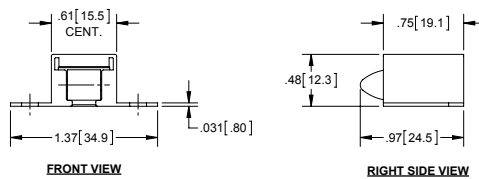

**PAT. Shower Door Handles**

Female Part Number	Male Part Number	Finish
2001900	2001902	mill
2001930	2001932	dull chrome
2001950	2001952	brass
2001960	2001962	chrome
2001990	2001992	brushed nickel

- ▶ 6-32 flat head screws not included
- ▶ material: die cast zinc

**Catches**

**Nylon Striker Catch**

Part Number	Body	Striker	Finish
200170	3045S	nylon	tumbled

- ▶ 6-32 flat head screws not included

**Die Cast Zinc Knobs**

**Flat Face**

Part Number	Finish
39310BC---76	brushed chrome