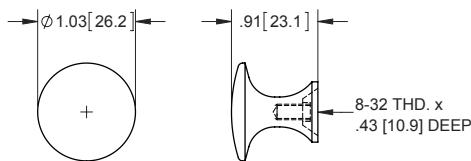

**PAT. Shower Door Handles**

Female Part Number	Male Part Number	Finish
2001900	2001902	mill
2001930	2001932	dull chrome
2001950	2001952	brass
2001960	2001962	chrome
2001990	2001992	brushed nickel

- ▶ 6-32 flat head screws not included
- ▶ material: die cast zinc

**Catches**

**Nylon Striker Catch**

Part Number	Body	Striker	Finish
200170	3045S	nylon	tumbled

- ▶ 6-32 flat head screws not included

**Die Cast Zinc Knobs**

**Flat Face**

Part Number	Finish
39310BC---76	brushed chrome