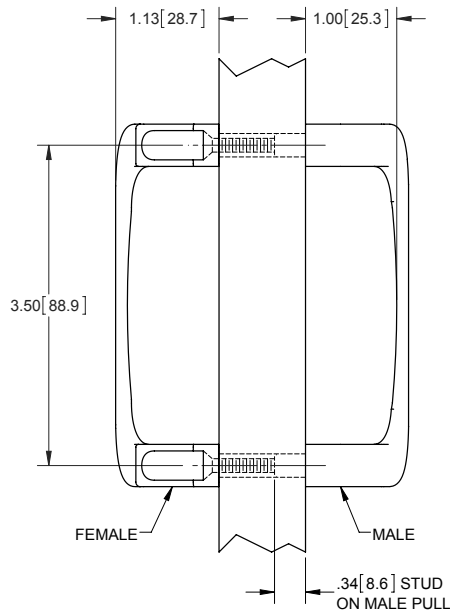

**PAT. Shower Door Handles**

Female Part Number	Male Part Number	Finish
2001900	2001902	mill
2001930	2001932	dull chrome
2001950	2001952	brass
2001960	2001962	chrome
2001990	2001992	brushed nickel

- ▶ 6-32 flat head screws not included
- ▶ material: die cast zinc

**Catches**

**Nylon Striker Catch**

Part Number	Body	Striker	Finish
200170	3045S	nylon	tumbled

- ▶ 6-32 flat head screws not included

**Die Cast Zinc Knobs**

**Flat Face**

Part Number	Finish
39310BC---76	brushed chrome