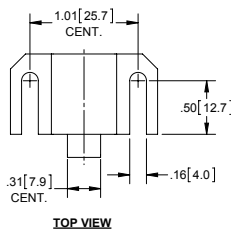

**PAT. Shower Door Handles**

Female Part Number	Male Part Number	Finish
2001900	2001902	mill
2001930	2001932	dull chrome
2001950	2001952	brass
2001960	2001962	chrome
2001990	2001992	brushed nickel

- ▶ 6-32 flat head screws not included
- ▶ material: die cast zinc

**Catches**

**Nylon Striker Catch**

Part Number	Body	Striker	Finish
200170	3045S	nylon	tumbled

- ▶ 6-32 flat head screws not included

**Die Cast Zinc Knobs**

**Flat Face**

Part Number	Finish
39310BC---76	brushed chrome