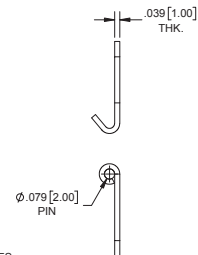

Brass Take-apart Hinge

Part No.	Material	Finish
H2242N	brass	nickel plated

▶ mounting screw size #6

Brass Take-apart Hinge

Part No.	Material	Finish
H2243N	brass	nickel plated

▶ mounting screw size #4

Brass Take-apart Hinge

Part No.	Material	Finish
H2244N	brass	nickel plated

▶ mounting screw size #5

Brass Take-apart Hinge

Part No.	Material	Finish
H2245N	brass	nickel plated

▶ mounting screw size #6