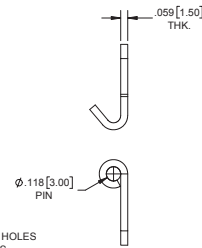

Brass Take-apart Hinge

Part No.	Material	Finish
H2242N	brass	nickel plated

▶ mounting screw size #6

Brass Take-apart Hinge

Part No.	Material	Finish
H2243N	brass	nickel plated

▶ mounting screw size #4

Brass Take-apart Hinge

Part No.	Material	Finish
H2244N	brass	nickel plated

▶ mounting screw size #5

Brass Take-apart Hinge

Part No.	Material	Finish
H2245N	brass	nickel plated

▶ mounting screw size #6