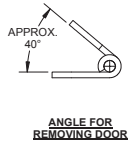

Brass Take-apart Hinge

Part No.	Material	Finish
H2242N	brass	nickel plated

▶ mounting screw size #6

Brass Take-apart Hinge

Part No.	Material	Finish
H2243N	brass	nickel plated

▶ mounting screw size #4

Brass Take-apart Hinge

Part No.	Material	Finish
H2244N	brass	nickel plated

▶ mounting screw size #5

Brass Take-apart Hinge

Part No.	Material	Finish
H2245N	brass	nickel plated

▶ mounting screw size #6