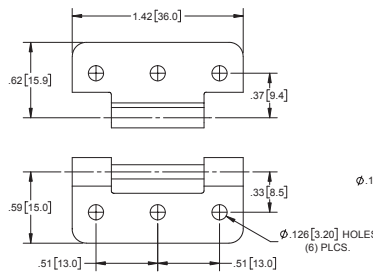

Brass Take-apart Hinge

Part No.	Material	Finish
H2242N	brass	nickel plated

▶ mounting screw size #6

Brass Take-apart Hinge

Part No.	Material	Finish
H2243N	brass	nickel plated

▶ mounting screw size #4

Brass Take-apart Hinge

Part No.	Material	Finish
H2244N	brass	nickel plated

▶ mounting screw size #5

Brass Take-apart Hinge

Part No.	Material	Finish
H2245N	brass	nickel plated

▶ mounting screw size #6