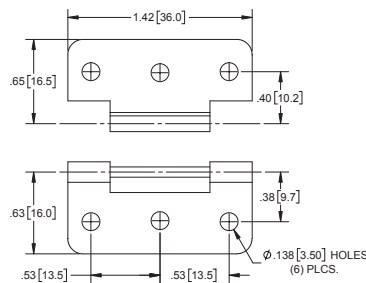

Brass Take-apart Hinge

Part No.	Material	Finish
H2242N	brass	nickel plated

▶ mounting screw size #6

Brass Take-apart Hinge

Part No.	Material	Finish
H2243N	brass	nickel plated

▶ mounting screw size #4

Brass Take-apart Hinge

Part No.	Material	Finish
H2244N	brass	nickel plated

▶ mounting screw size #5

Brass Take-apart Hinge

Part No.	Material	Finish
H2245N	brass	nickel plated

▶ mounting screw size #6