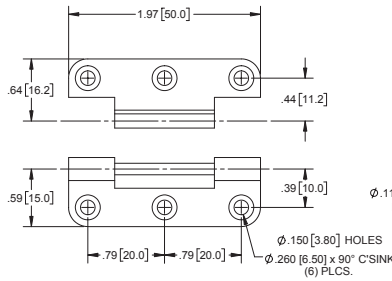

Brass Take-apart Hinge

Part No.	Material	Finish
H2242N	brass	nickel plated

▶ mounting screw size #6

Brass Take-apart Hinge

Part No.	Material	Finish
H2243N	brass	nickel plated

▶ mounting screw size #4

Brass Take-apart Hinge

Part No.	Material	Finish
H2244N	brass	nickel plated

▶ mounting screw size #5

Brass Take-apart Hinge

Part No.	Material	Finish
H2245N	brass	nickel plated

▶ mounting screw size #6