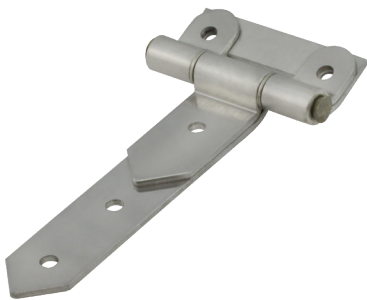

Steel Strap Hinge

Part Number	Material	Finish
<b>H4000</b>	steel strap and pin, cast iron base	clear zinc plated

▶ non-removable pin

Strap Hinges

Part Number	Material	Finish	Pin
<b>H1090A</b>	aluminum	mill	non-removable, 304SS
<b>H1090ZN</b>	steel	zinc plated	non-removable, steel

▶ **H1090A** has 304SS washers  
▶ **H1090ZN** has grease fitting

316SS Strap Hinge 316SS

Part Number	Material	Finish	Pin
<b>H3170SST</b>	316SS	electropolished	non-removable, 316SS

▶ 316SS washers