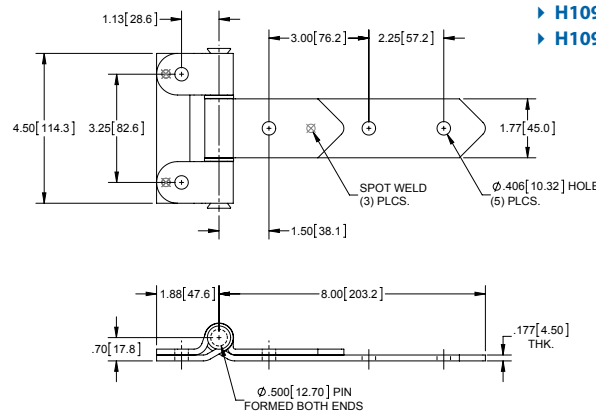

Steel Strap Hinge

Part Number	Material	Finish
<b>H4000</b>	steel strap and pin, cast iron base	clear zinc plated

▶ non-removable pin

Strap Hinges

Part Number	Material	Finish	Pin
<b>H1090A</b>	aluminum	mill	non-removable, 304SS
<b>H1090ZN</b>	steel	zinc plated	non-removable, steel

▶ **H1090A** has 304SS washers  
▶ **H1090ZN** has grease fitting

316SS Strap Hinge 316SS

Part Number	Material	Finish	Pin
<b>H3170SST</b>	316SS	electropolished	non-removable, 316SS

▶ 316SS washers