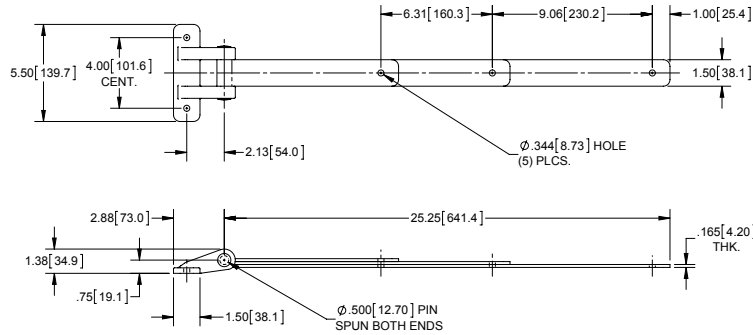

Steel Strap Hinge

Part Number	Material	Finish
<b>H4000</b>	steel strap and pin, cast iron base	clear zinc plated

▶ non-removable pin

Strap Hinges

Part Number	Material	Finish	Pin
<b>H1090A</b>	aluminum	mill	non-removable, 304SS
<b>H1090ZN</b>	steel	zinc plated	non-removable, steel

▶ **H1090A** has 304SS washers  
▶ **H1090ZN** has grease fitting

316SS Strap Hinge 316SS

Part Number	Material	Finish	Pin
<b>H3170SST</b>	316SS	electropolished	non-removable, 316SS

▶ 316SS washers