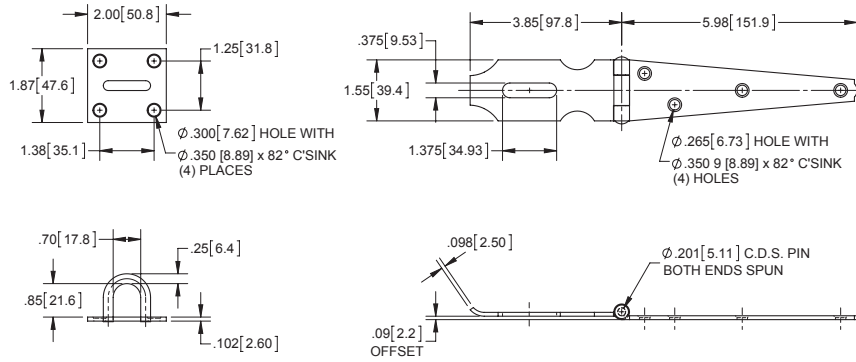

**Strap Hasp and Staple (Steel)**

Part Number	Finish
2862	zinc plated

**Strap Hasp and Staple (Steel)**

Part Number	Finish
2876	zinc plated