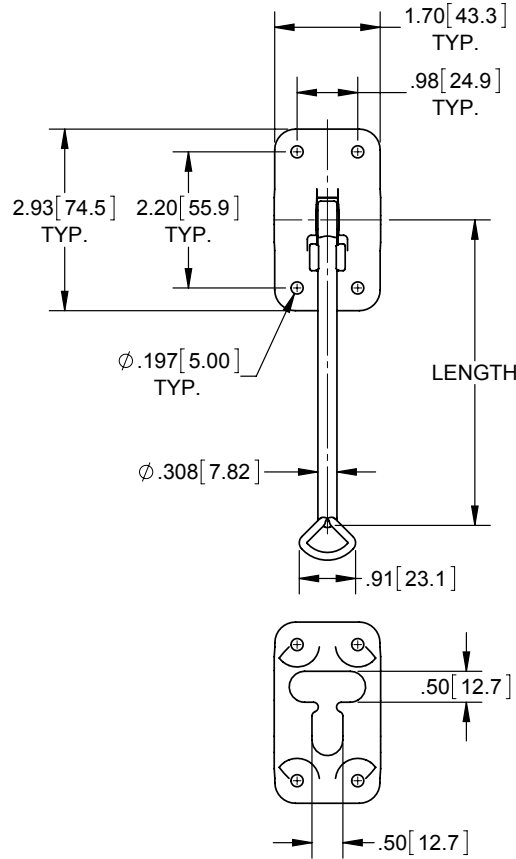

**Features**

- ▶ made of UV resistant high impact flexible plastic
- ▶ will not damage surface when mounted

**3.50 [88.9] Door Holders**

Part Number	Length	Color
624BK	3.50 [88.9]	black
624G	3.50 [88.9]	gray
624PW	3.50 [88.9]	pure white

**5.50 [139.7] Door Holders**

Part Number	Length	Color
626BK	5.50 [139.7]	black
626G	5.50 [139.7]	gray
626PW	5.50 [139.7]	pure white

**7.50 [190.5] Door Holders**

Part Number	Length	Color
628BK	7.50 [190.5]	black
628G	7.50 [190.5]	gray
628PW	7.50 [190.5]	pure white

**9.50 [241.3] Door Holders**

Part Number	Length	Color
630BK	9.50 [241.3]	black
630G	9.50 [241.3]	gray
630PW	9.50 [241.3]	white

**Plunger & Socket Door Holder**

Part Number	Dim A	Dim B	Dim C	Plunger Material	Socket Material	Description
639	2.3 [59]	2.6 [65]	2.04 [51.8]	black rubber	black rubber	long plunger
<b>NEW</b> 639-01	1.4 [35]	1.6 [40]	1.06 [27.0]	plastic	black rubber with steel insert	short plunger

- ▶ adjustable socket increases holding capacity by tightening mounting screw
- ▶ screw not included