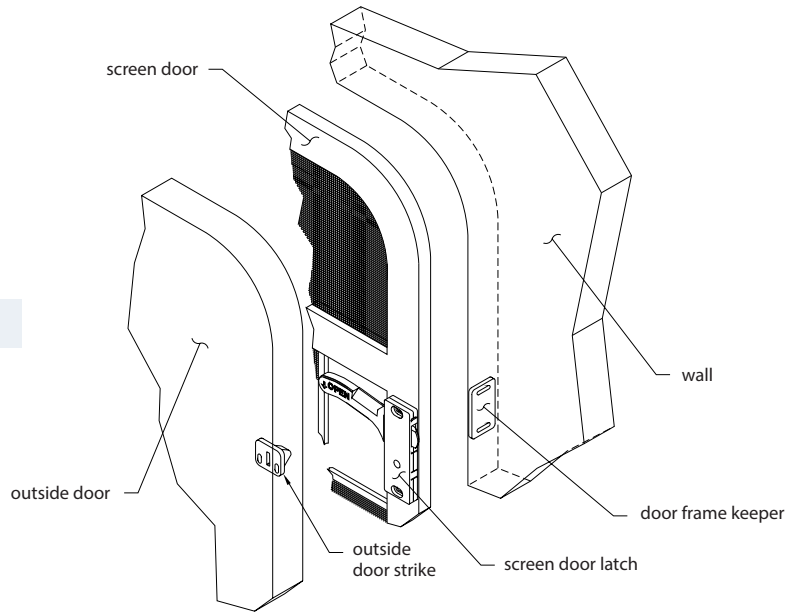

RV Screen Door Latches

RV Screen Door Latches

- ▶ mounting screws not included
- ▶ high impact plastics
- ▶ stainless steel spring

installation view

Left and Right Hand Latches with 3.09 [78.5] Mounting Centers

Part Number	Description
1170-01	left hand latch, strike & keeper
1171-01	right hand latch, strike & keeper
1170	left hand door latch
1171	right hand door latch
1172	outside door strike
1173	door frame keeper