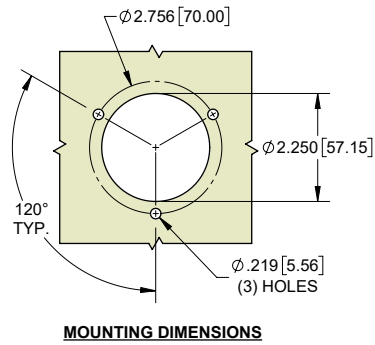

Switch Cup

Part Number	Material	Finish
J2036	aluminum	tumbled smooth

▶ gasket available separately as part no. **J2036P-02G** **NEW!**

Part No. J2036P-02G

UV Plastic Switch Cup

Part Number	Material	Finish
J2036P-02	glass reinforced nylon with UV inhibitors	black with top surfaces textured

▶ strong and durable
▶ gasket available separately as part no. **J2036P-02G** **NEW!**

Part No. J2036P-02G

UV Plastic Switch Cup with (4) Knockouts

Part Number	Material	Finish
J2036P-01	glass reinforced nylon with UV inhibitors	black with top surfaces textured