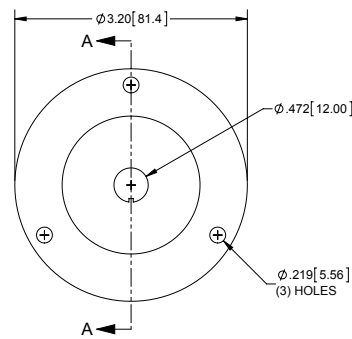

Switch Cup

Part Number	Material	Finish
J2036	aluminum	tumbled smooth

▶ gasket available separately as part no. **J2036P-02G** **NEW!**

Part No. J2036P-02G

UV Plastic Switch Cup

Part Number	Material	Finish
J2036P-02	glass reinforced nylon with UV inhibitors	black with top surfaces textured

▶ strong and durable
▶ gasket available separately as part no. **J2036P-02G** **NEW!**

Part No. J2036P-02G

UV Plastic Switch Cup with (4) Knockouts

Part Number	Material	Finish
J2036P-01	glass reinforced nylon with UV inhibitors	black with top surfaces textured