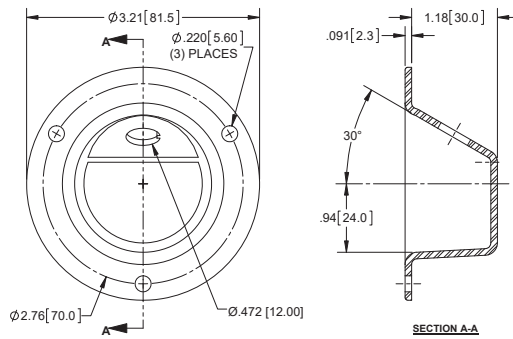

Switch Cup

Part Number	Material	Finish
J2036	aluminum	tumbled smooth

▶ gasket available separately as part no. **J2036P-02G** **NEW!**

Part No. J2036P-02G

UV Plastic Switch Cup

Part Number	Material	Finish
J2036P-02	glass reinforced nylon with UV inhibitors	black with top surfaces textured

▶ strong and durable
▶ gasket available separately as part no. **J2036P-02G** **NEW!**

Part No. J2036P-02G

UV Plastic Switch Cup with (4) Knockouts

Part Number	Material	Finish
J2036P-01	glass reinforced nylon with UV inhibitors	black with top surfaces textured