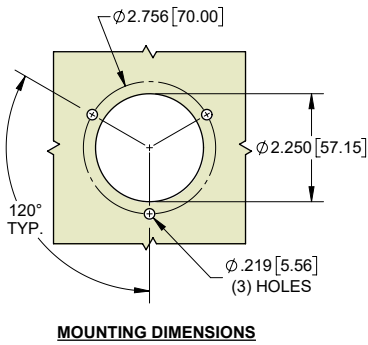

Switch Cup

Part Number	Material	Finish
J2036	aluminum	tumbled smooth

▶ gasket available separately as part no. **J2036P-02G** **NEW!**

Part No. J2036P-02G

UV Plastic Switch Cup

Part Number	Material	Finish
J2036P-02	glass reinforced nylon with UV inhibitors	black with top surfaces textured

▶ strong and durable
▶ gasket available separately as part no. **J2036P-02G** **NEW!**

Part No. J2036P-02G

UV Plastic Switch Cup with (4) Knockouts

Part Number	Material	Finish
J2036P-01	glass reinforced nylon with UV inhibitors	black with top surfaces textured