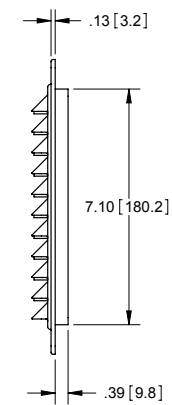

### ABS Plastic Vent

TOP VIEW

FRONT VIEW

Part No.	Material	Finish
P1020	ABS	natural, smooth
P1020BK	ABS	black, smooth

RIGHT SIDE VIEW

### Louvered Vent

Part No.	Material	Finish
J6022SS	304SS	electropolished