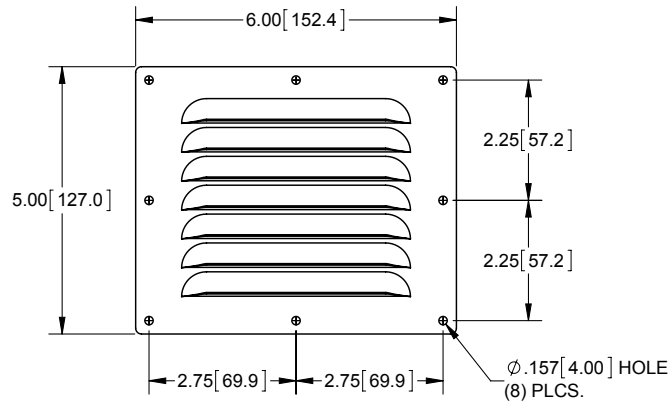

### ABS Plastic Vent

TOP VIEW

FRONT VIEW

Part No.	Material	Finish
P1020	ABS	natural, smooth
P1020BK	ABS	black, smooth

RIGHT SIDE VIEW

### Louvered Vent

Part No.	Material	Finish
J6022SS	304SS	electropolished