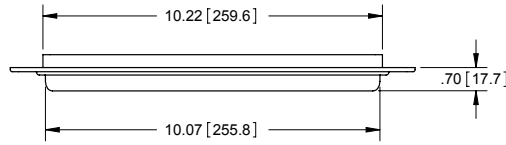

### ABS Plastic Vent

TOP VIEW

FRONT VIEW

Part No.	Material	Finish
P1020	ABS	natural, smooth
P1020BK	ABS	black, smooth

RIGHT SIDE VIEW

### Louvered Vent

Part No.	Material	Finish
J6022SS	304SS	electropolished