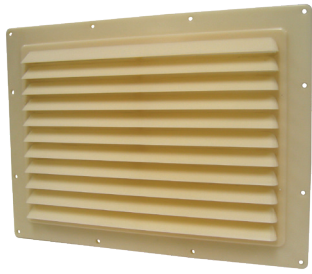

### ABS Plastic Vent

TOP VIEW

FRONT VIEW

Part No.	Material	Finish
P1020	ABS	natural, smooth
P1020BK	ABS	black, smooth

RIGHT SIDE VIEW

### Louvered Vent

Part No.	Material	Finish
J6022SS	304SS	electropolished