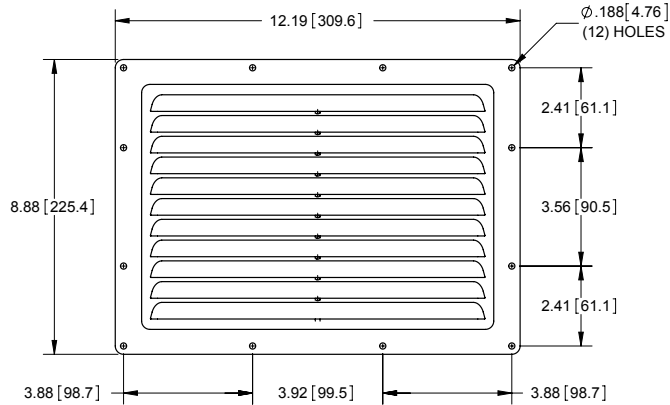

### ABS Plastic Vent

TOP VIEW

FRONT VIEW

Part No.	Material	Finish
P1020	ABS	natural, smooth
P1020BK	ABS	black, smooth

RIGHT SIDE VIEW

### Louvered Vent

Part No.	Material	Finish
J6022SS	304SS	electropolished