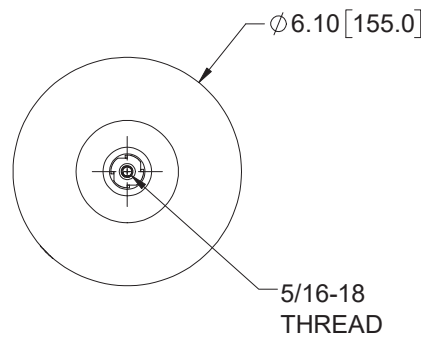

**Pallet Cushions**

Part Number	Material	Finish	Load Rating	Mounting Option
1325-01	plastic	orange	125-225 lbs.	with T-nut
<b>NEW</b> 1325-01A	plastic	orange	125-225 lbs.	without T-nut
1325-02	plastic	blue	70-125 lbs.	with T-nut
<b>NEW</b> 1325-02A	plastic	blue	70-125 lbs.	without T-nut

▶ see pages 191 - 197 for crate latches

**Wire Clamps**

Part Number	Dimension		Material	Finish
	A	B		
<b>J3400</b>	3.45 [87.7]	4.52 [114.9]	steel	zinc plated
<b>J3400-01</b>	2.58 [65.6]	3.53 [89.8]	steel	zinc plated