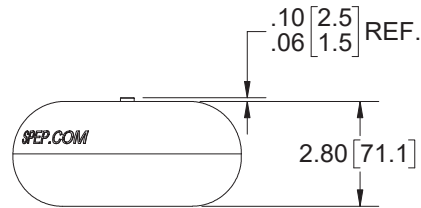

**Pallet Cushions**

Part Number	Material	Finish	Load Rating	Mounting Option
1325-01	plastic	orange	125-225 lbs.	with T-nut
<b>NEW</b> 1325-01A	plastic	orange	125-225 lbs.	without T-nut
1325-02	plastic	blue	70-125 lbs.	with T-nut
<b>NEW</b> 1325-02A	plastic	blue	70-125 lbs.	without T-nut

▶ see pages 191 - 197 for crate latches

**Wire Clamps**

Part Number	Dimension		Material	Finish
	A	B		
<b>J3400</b>	3.45 [87.7]	4.52 [114.9]	steel	zinc plated
<b>J3400-01</b>	2.58 [65.6]	3.53 [89.8]	steel	zinc plated