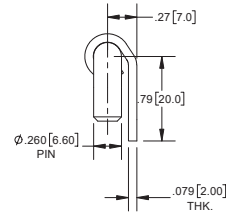

Enclosure Hinge Door Leaf

TOP VIEW

RIGHT SIDE VIEW

| Part Number | Material | Finish |
|-------------|-----------------|-------------------|
| 2028HZ | steel | clear zinc plated |
| 2028SS | stainless steel | passivated |

► XF128 e-ring available separately