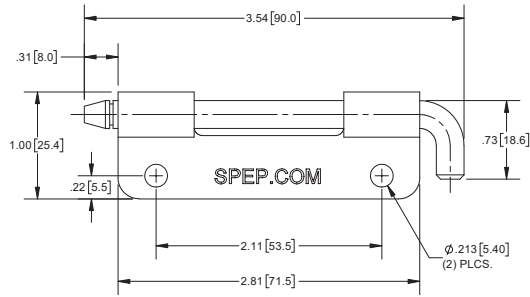

Enclosure Hinge Door Leaf

TOP VIEW

RIGHT SIDE VIEW

| Part Number | Material | Finish |
|-------------|-----------------|-------------------|
| 2028HZ | steel | clear zinc plated |
| 2028SS | stainless steel | passivated |

► XF128 e-ring available separately