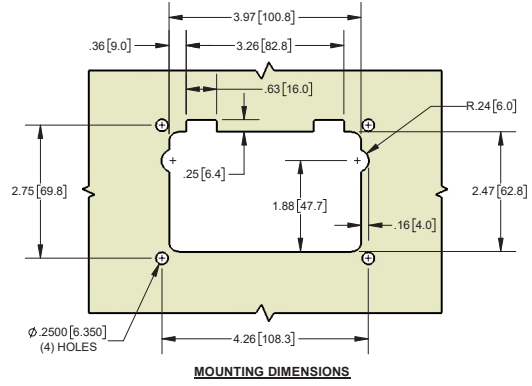

Rotary Paddle Handle Latches

Part Number	Pan Material/Finish	Handle Material/Finish	Key Code	Mounting
459R-50BK	black matte powder coated	black matte powder coated	CH501	holes
459R-50CH	black matte powder coated	polished chrome plated	CH501	holes