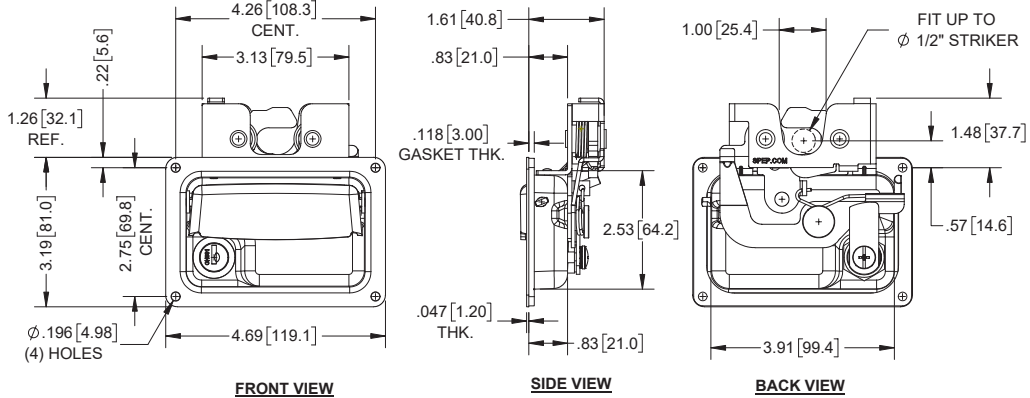

Rotary Paddle Handle Latches

Part Number	Pan Material/Finish	Handle Material/Finish	Key Code	Mounting
459R-50BK	black matte powder coated	black matte powder coated	CH501	holes
459R-50CH	black matte powder coated	polished chrome plated	CH501	holes