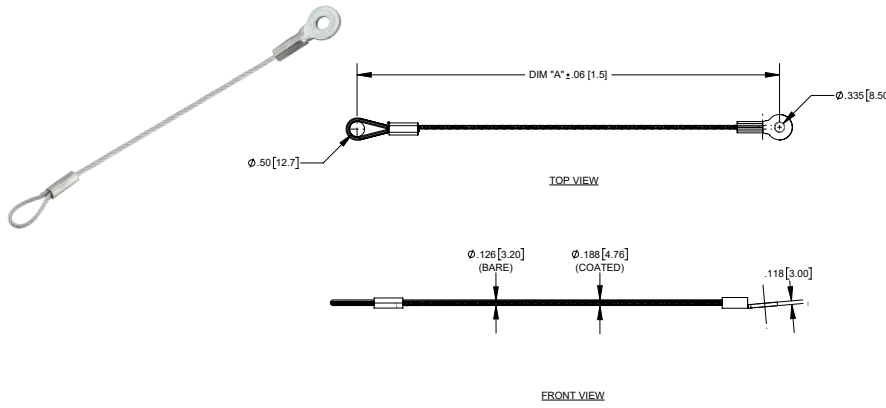

Cable Assemblies

Looped End & Eyelet			
Part Number	Material	Finish	Dim A
J4060-6.00	steel with vinyl coating	zinc plated	6.00 [152.4]
J4060-8.00			8.00 [203.2]
J4060-10.00			10.00 [254.0]
J4060-12.00			12.00 [304.8]
J4060-16.00			16.00 [406.4]

Eyelet Ends			
Part Number	Material	Finish	Dim A
J4070-6.00	steel with vinyl coating	zinc plated	6.00 [152.4]
J4070-8.00			8.00 [203.2]
J4070-10.00			10.00 [254.0]
J4070-12.00			12.00 [304.8]
J4070-16.00			16.00 [406.4]