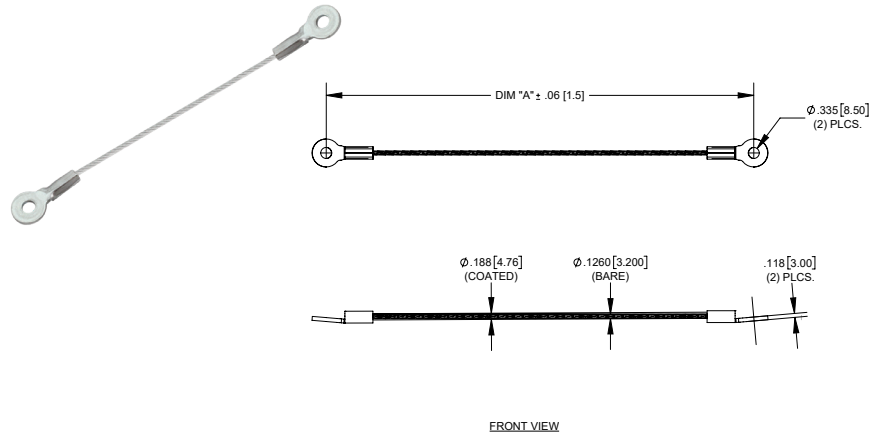

Cable Assemblies

Looped End & Eyelet			
Part Number	Material	Finish	Dim A
J4060-6.00	steel with vinyl coating	zinc plated	6.00 [152.4]
J4060-8.00			8.00 [203.2]
J4060-10.00			10.00 [254.0]
J4060-12.00			12.00 [304.8]
J4060-16.00			16.00 [406.4]

Eyelet Ends			
Part Number	Material	Finish	Dim A
J4070-6.00	steel with vinyl coating	zinc plated	6.00 [152.4]
J4070-8.00			8.00 [203.2]
J4070-10.00			10.00 [254.0]
J4070-12.00			12.00 [304.8]
J4070-16.00			16.00 [406.4]