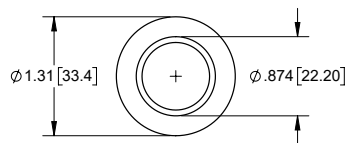

Part Number	Material	Finish
D431-01	steel	yellow zinc plated

TOP VIEW

FRONT VIEW