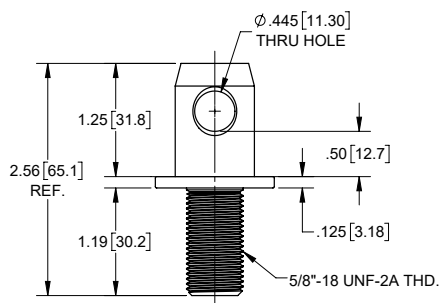

Part Number	Material	Finish
D431-01	steel	yellow zinc plated

TOP VIEW

FRONT VIEW