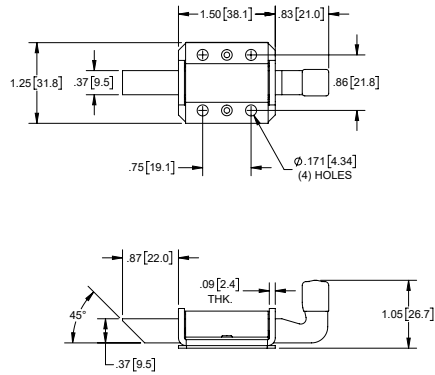

Steel Slam Latch

Part Number	Material	Finish
1191ZN	steel	zinc plated

▶ vinyl end cap

Steel Slam Latch with Plastic Knob

Part Number	Material	Finish
119101ZN	steel	zinc plated

▶ plastic ball knob

Slam Latches

Part Number	Material	Finish
171HN01	304SS	electropolished

Part Number	Material	Finish
171ZN01	steel	zinc plated

▶ vinyl end cap

Slam Latch

Part Number	Material	Finish
1195ZN	steel	zinc plated

▶ vinyl end cap