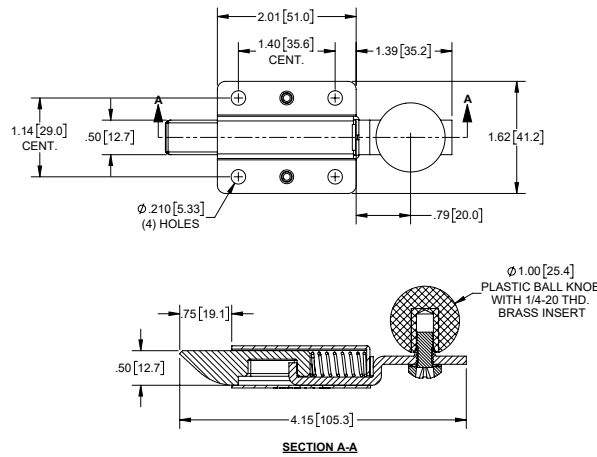

Steel Slam Latch

Part Number	Material	Finish
1191ZN	steel	zinc plated

▶ vinyl end cap

Steel Slam Latch with Plastic Knob

Part Number	Material	Finish
119101ZN	steel	zinc plated

▶ plastic ball knob

Slam Latches

Part Number	Material	Finish
171HN01	304SS	electropolished

Part Number	Material	Finish
171ZN01	steel	zinc plated

▶ vinyl end cap

Slam Latch

Part Number	Material	Finish
1195ZN	steel	zinc plated

▶ vinyl end cap