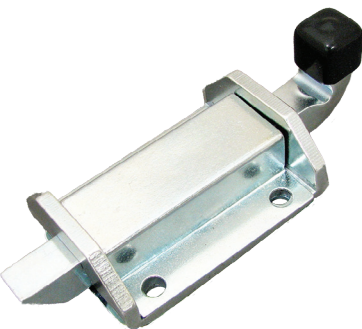

Steel Slam Latch

Part Number	Material	Finish
1191ZN	steel	zinc plated

▶ vinyl end cap

Steel Slam Latch with Plastic Knob

Part Number	Material	Finish
119101ZN	steel	zinc plated

▶ plastic ball knob

Slam Latches

Part Number	Material	Finish
171HN01	304SS	electropolished

Part Number	Material	Finish
171ZN01	steel	zinc plated

▶ vinyl end cap

Slam Latch

Part Number	Material	Finish
1195ZN	steel	zinc plated

▶ vinyl end cap