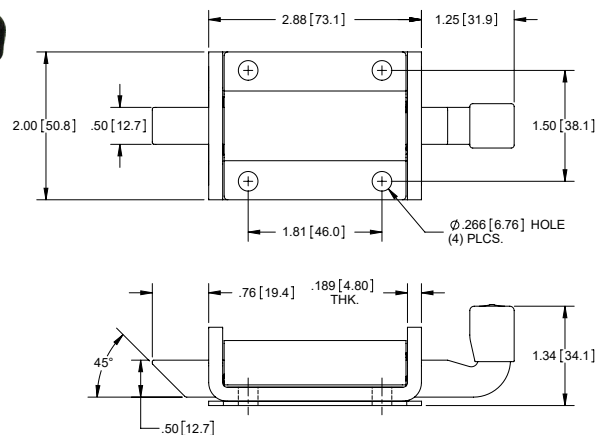

Steel Slam Latch

Part Number	Material	Finish
1191ZN	steel	zinc plated

▶ vinyl end cap

Steel Slam Latch with Plastic Knob

Part Number	Material	Finish
119101ZN	steel	zinc plated

▶ plastic ball knob

Slam Latches

Part Number	Material	Finish
171HN01	304SS	electropolished

Part Number	Material	Finish
171ZN01	steel	zinc plated

▶ vinyl end cap

Slam Latch

Part Number	Material	Finish
1195ZN	steel	zinc plated

▶ vinyl end cap