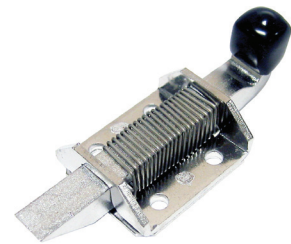

Steel Slam Latch

Part Number	Material	Finish
1191ZN	steel	zinc plated

▶ vinyl end cap

Steel Slam Latch with Plastic Knob

Part Number	Material	Finish
119101ZN	steel	zinc plated

▶ plastic ball knob

Slam Latches

Part Number	Material	Finish
171HN01	304SS	electropolished

Part Number	Material	Finish
171ZN01	steel	zinc plated

▶ vinyl end cap

Slam Latch

Part Number	Material	Finish
1195ZN	steel	zinc plated

▶ vinyl end cap