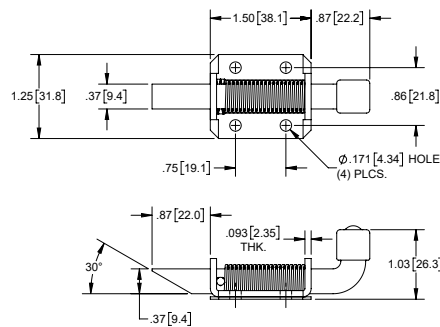

Steel Slam Latch

Part Number	Material	Finish
1191ZN	steel	zinc plated

▶ vinyl end cap

Steel Slam Latch with Plastic Knob

Part Number	Material	Finish
119101ZN	steel	zinc plated

▶ plastic ball knob

Slam Latches

Part Number	Material	Finish
171HN01	304SS	electropolished

Part Number	Material	Finish
171ZN01	steel	zinc plated

▶ vinyl end cap

Slam Latch

Part Number	Material	Finish
1195ZN	steel	zinc plated

▶ vinyl end cap